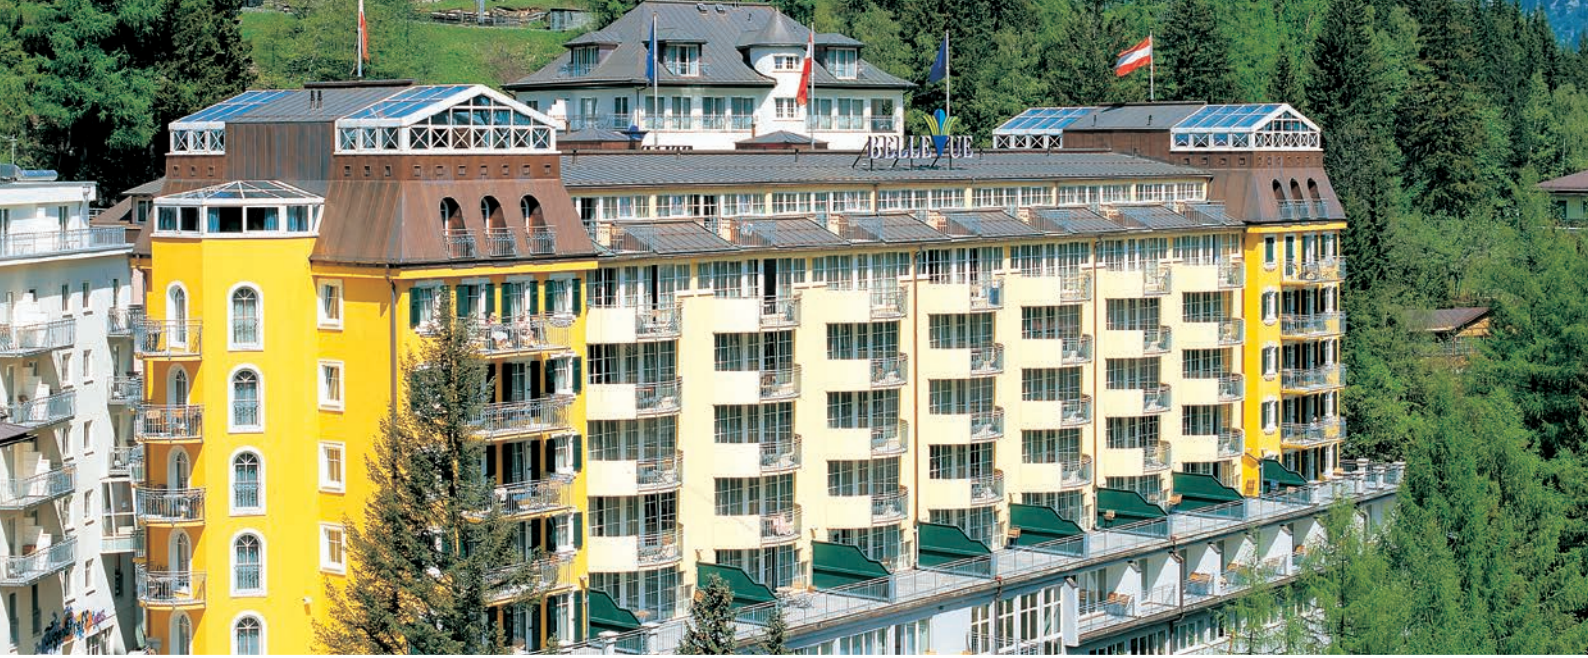

FIRST-CLASS APARTHOTEL BELLEVUE AUSTRIA

Nobility and nature, sport, skiing and spa

This 4-star family friendly hotel, rich in tradition, is situated in the bustling yet quiet town centre. Ski lifts, the Gastein cable cars, “Felsen” thermal spa and world famous waterfall of Bad Gastein, are all just a stone’s throw away.

The first-class aparthotel provides everything a guest could wish for on a dream holiday – modern and exclusively comfortable accommodation, warm-hearted hospitality, a rich variety of culinary offers from the appetizing buffet and sizzling pizzas, fresh from the wood-fired oven, to a cheese fondue served high on the mountain meadow, lots of fun, amusement, games, sports, fitness and wellness opportunities.